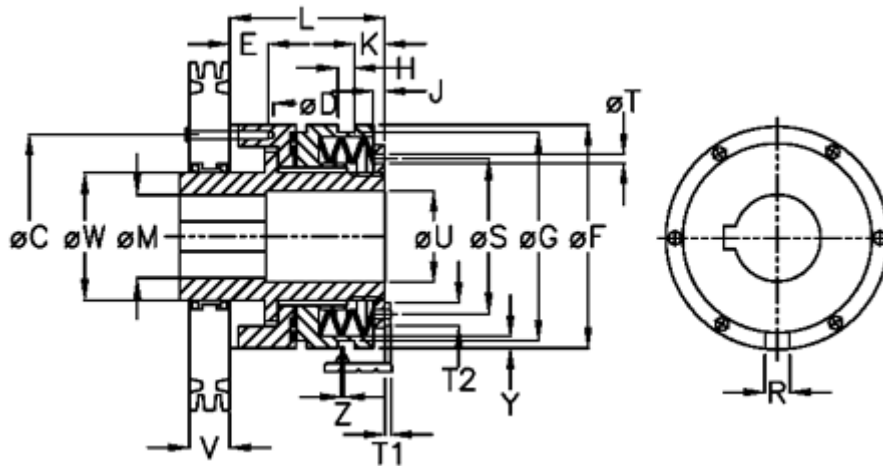

Article number: 46924531

Description: Torque limiter Safelifting C 45 S

Measures

C	= 105	J	= 9.0	T1	= 4.0
D	= 6xM8	K	= 20.0	T2	= 10
Disc spring mounting	= 6x1S	L	= 125.0	U	= 46
Disc spring version	= S - light	M max	= 45	V	= 47.0
E	= 12.0	M min	= 18	W	= 65
F	= 120	R	= 10	X	= 59.0
G	= 112.0	S	= 82	Y	= 2
H	= 10	T	= 6	Z	= 0.0